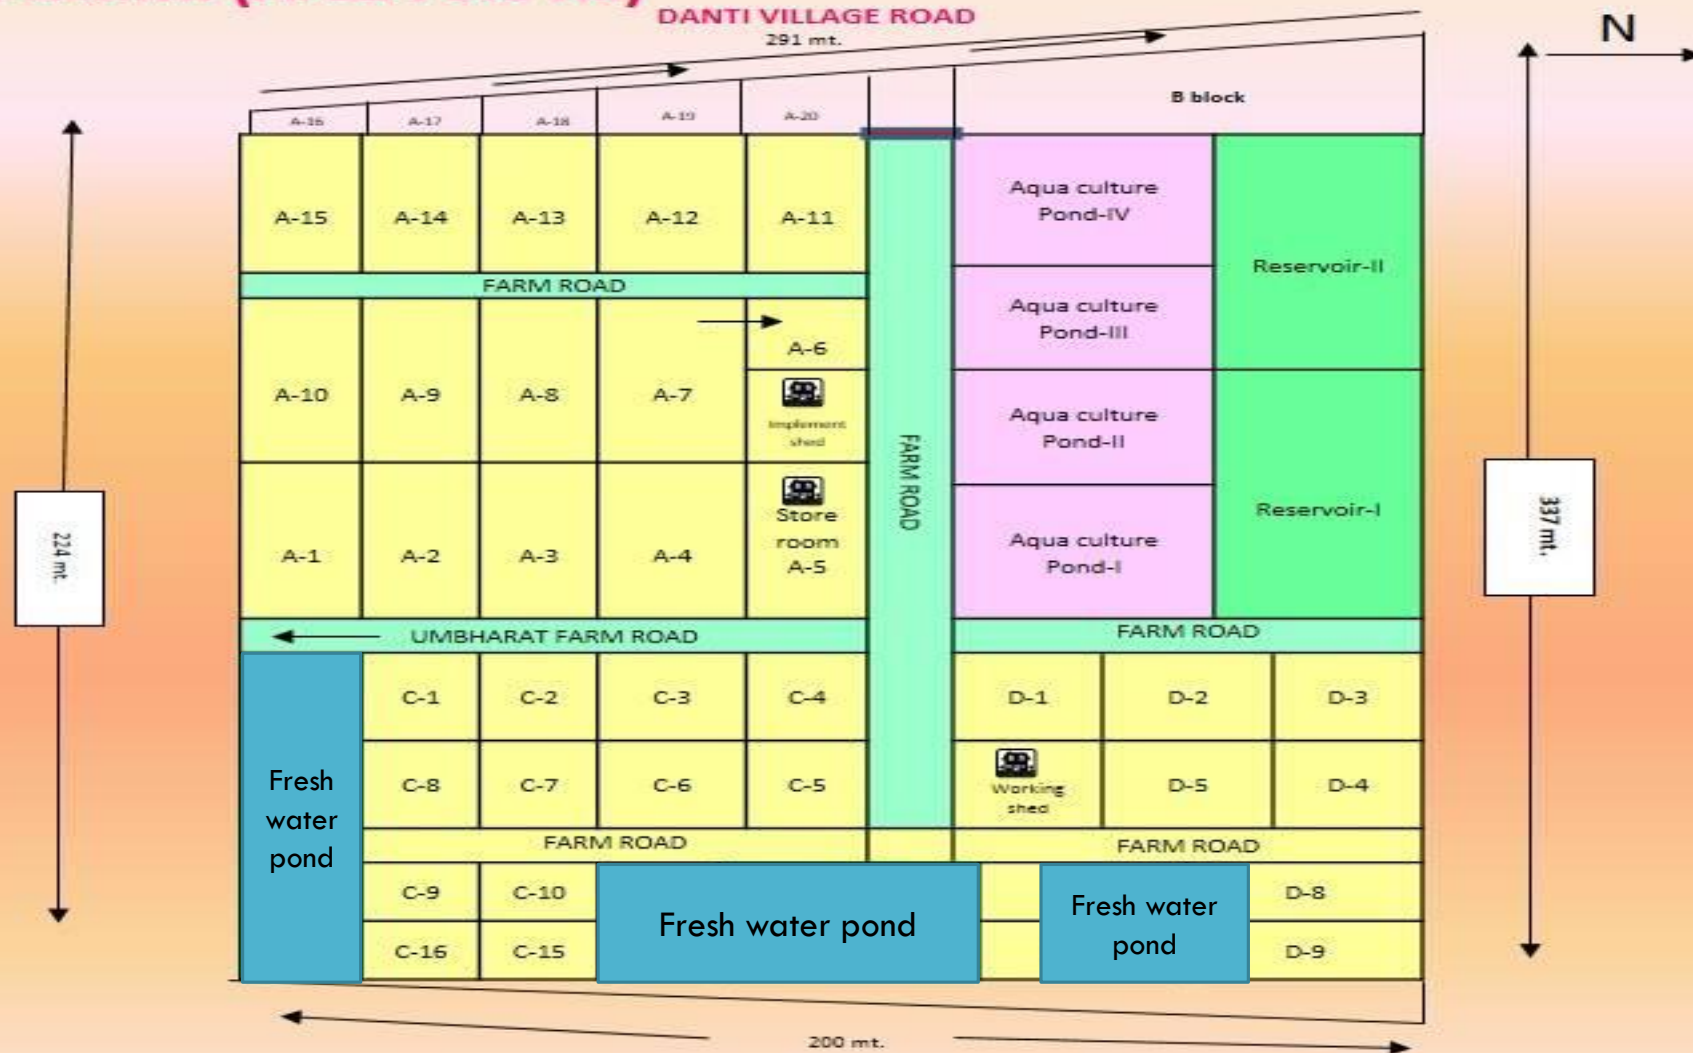

# Details of land at the Centre (ha.)

Sr. No.	Particulars	Area
1.	Total Area of Farm	11.47 ha
2.	Area under cultivation	8.30 ha
3.	Area under Irrigation	3.00 ha
4.	Area under sweet water pond	0.70 ha
5.	Area under road, buildings and drainage	2.47 ha

**-Station is having three farms i. e., Umbharat (2.47 ha), Old Danti (4.00 ha) and New Danti (5.00 ha)**

# COASTAL SOIL SALINITY RESEARCH STATION, DANTI-UMBHARAT, NAU, NAVSARI

**UMBHARAT FARM: (Area : 2.47 ha)**

N →

Umbharat Farm

## NEW DANTI FARM: (Area : 8.0 ha)