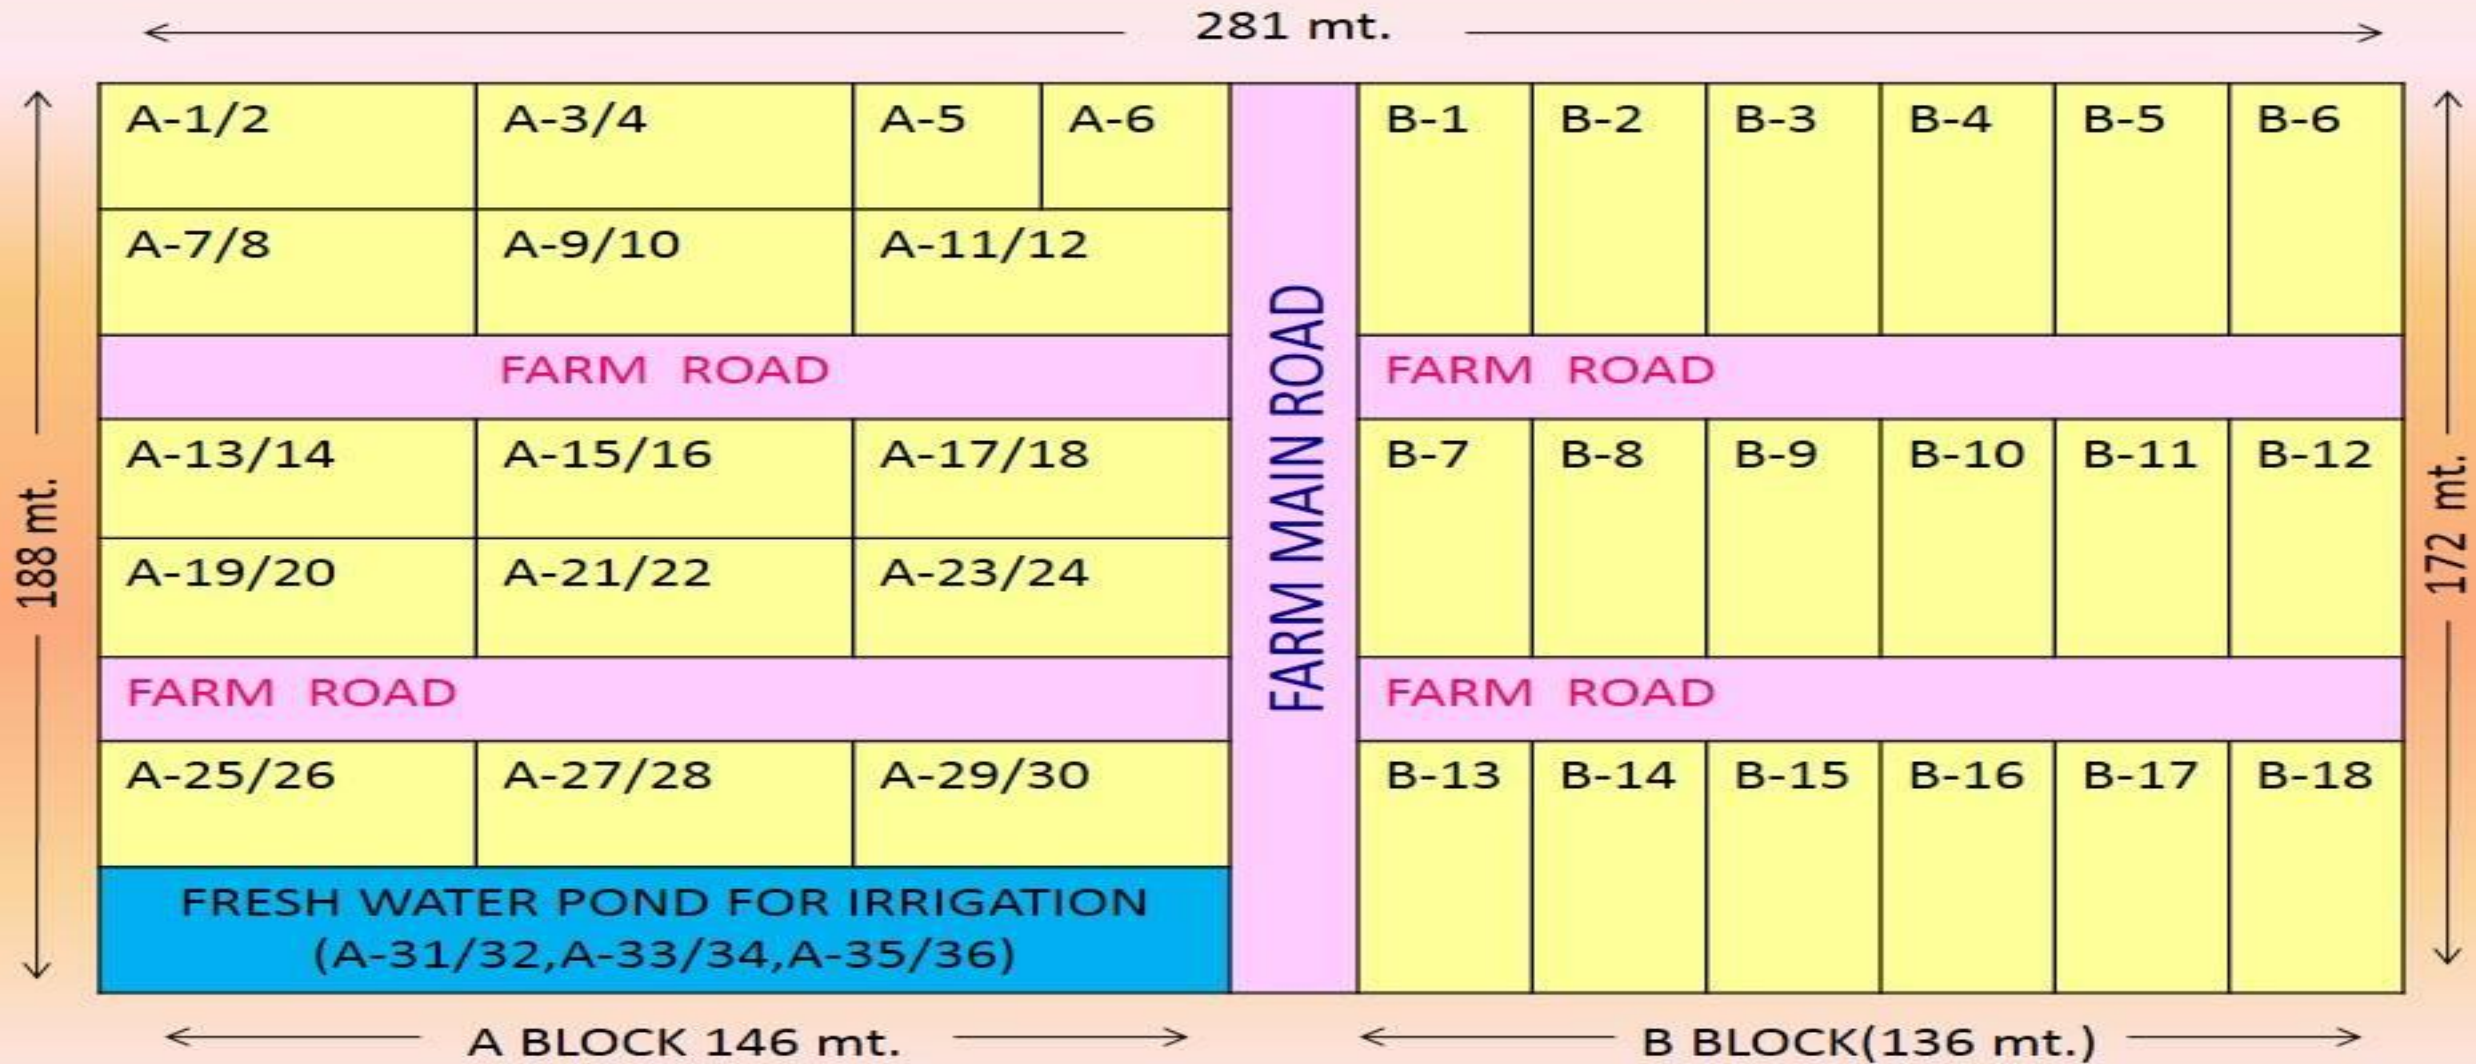

COASTAL SOIL SALINITY RESEARCH STATION, DANTI-UMBHARAT, NAU, NAVSARI
OLD DANTI FARM: (Area : 4.0 ha)

Old Danti Farm