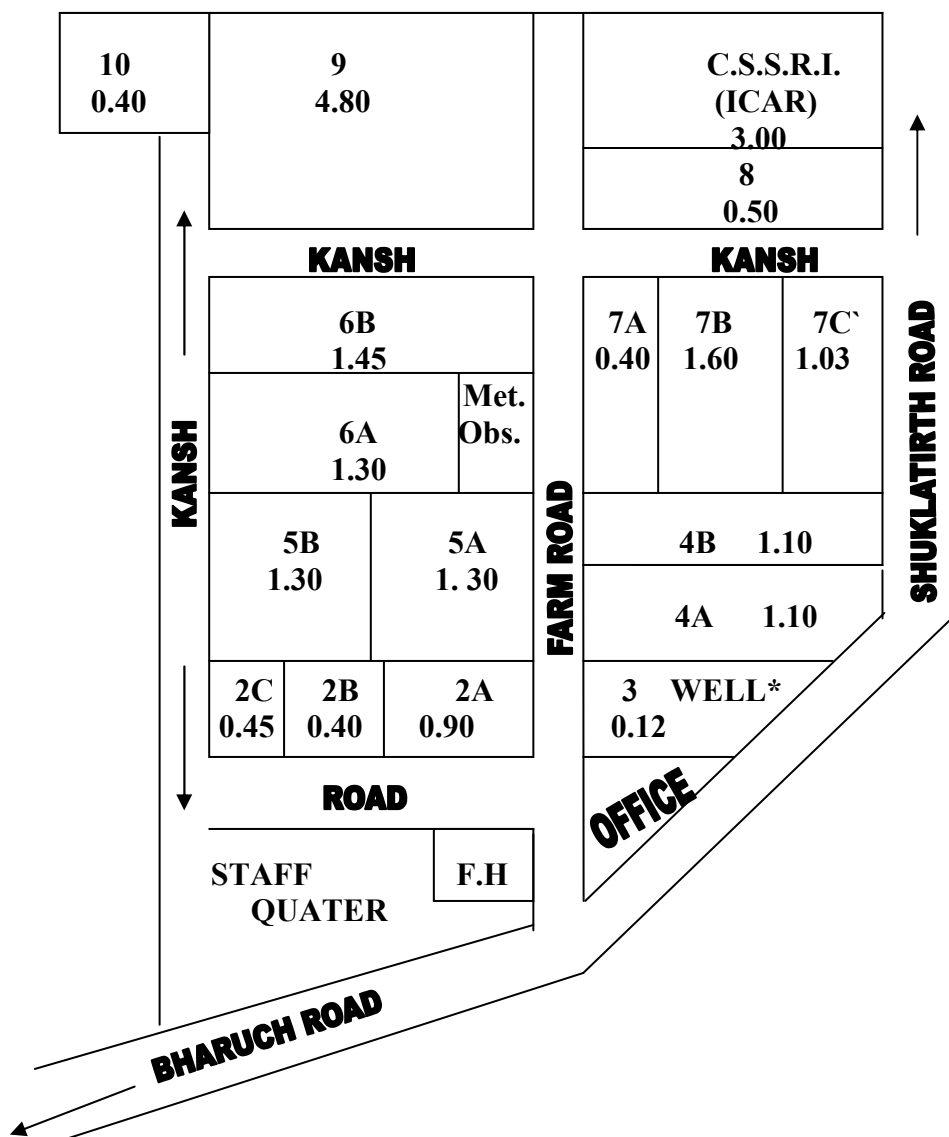

# FARM MAP - RCRS, Maktampur, Bharuch

## Plot Area

Sr. No.	Plot No.	Area in ha.	Sr. No.	Plot No.	Area in ha.
1	1	0.23	10	6A	1.30
2	2A	0.90	11	6B	1.45
3	2B	0.40	12	7A	0.40
4	2C	0.45	13	7B	1.60
5	3	0.012	14	7C	1.05
6	4A	1.10	15	8	0.50
7	4B	1.10	16	8(ICAR)	3.00
8	5A	1.30	17	9	4.80
9	5B	1.30	18	10	0.40

## Location

Place : Maktampur : Bharuch  
Longitude : East : 73.5  
Latitude : North : 22  
Elevation : 16.5 M above M.S.L. (Mean Sea Level)

## Area

Total Area : 24.97 ha.  
Area under cultivation : 18.47 ha  
Area under road & cultivation : 6.50 ha  
Area under irrigation : Whole area rain fed