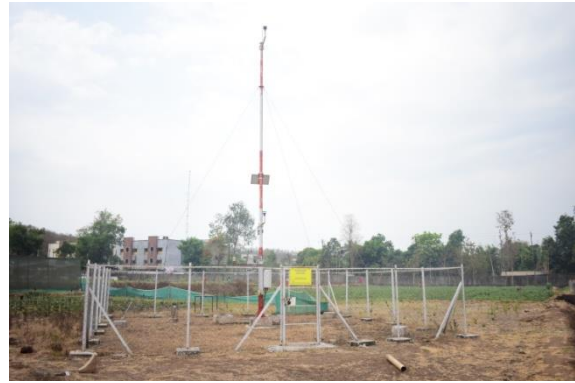

Krishi Vigyan Kendra, Waghai farm

Plot No.	Area (ha)	Soil	Cultivated/Uncultivated	Irrigated/Unirrigated
4	0.20	Lateritic black	Cultivated	Irrigated
5	0.20	“	“	“
6	0.10	“	“	“
7	0.20	“	“	“
8	0.20	“	“	“
17	0.20	“	“	“
18	0.20	“	0.10 Cultivated + 0.10 Uncultivated (Metrological Observatory)	“
19	0.20	“	Cultivated	“
26	0.20	“	“	“
27	0.20	“	“	“
28	0.10	“	“	“
43	0.20	“	“	“
44	0.20	“	“	“
45	0.20	“	“	“
46	0.20	“	“	“
47	0.20	“	Mango Plantation	“
49	0.20	“	“	“
50	0.20	“	“	“
51	0.20	“	“	“

KVK-Godown

Automatic weather station

Green gram (Natural Farming)

Aloevera

Net house

Mango tree grafting

Organic product units

Vermi composting